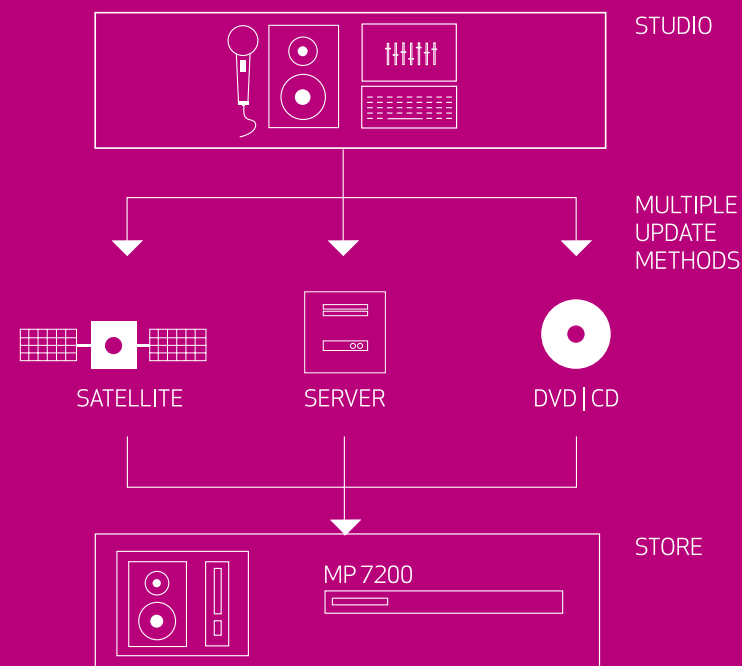

MOOD MEDIA'S MP7200 MUSIC PLAYER

MUSIC AT THE TOUCH OF A BUTTON

The MP7200 is unique to Mood Media. Its proven technology combines unparalleled reliability and cutting edge software to give you the ultimate control over your choice of themed, instantly changeable music programs.

Developed by our own R&D department the MP7200 is designed to be as intuitive and user friendly as possible and will connect to any sound system meaning you'll be selecting your own music programs in no time.

Its specialist features have been specifically developed for independent businesses that want to have a simple solution for music and scheduling services in-store.

Key features include:

- select any genre of music imaginable at the touch of a button
- easy to use design
- music updates received via CD/DVD every two months
- all music content stored directly on hard drive
- music selected and set up manually
- scheduling to suit trading patterns
- multi-zone functionality
- encrypted audio content for total management control
- LCD screen displays song title, artist and menu options

Play more to match more with Mood Media's MP7200 MUSIC PLAYER

For more info go to www.moodmedia.com
Mood Media | Forest Lodge Westerham Road | Keston Kent BR2 6HE
T 00 44 1689 882 200 | F 00 44 1689 882 288
E info_uk@moodmedia.com | W moodmedia.com